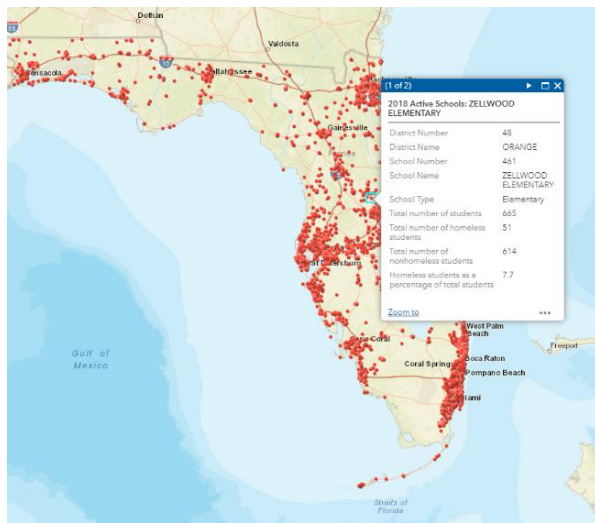

Homeless Student Mapping Tool

October 2019

Access the Homeless Student Mapping Tool at <https://arcg.is/1KerPb>

Use this mapping tool to view counts of homeless students by school for the 2017-2018 school year.

You can zoom in on the map and click on any school to view details including school name, total number of students, total number of homeless students, and percentage of homeless students.

Additionally, you can use the search query to narrow down results by number of homeless students and type of school. The query will only search the area currently shown on the map; zoom out to search all of Florida or zoom in to a specific area you want to focus on.

Different layers can be toggled to overlay boundaries such as counties or political areas.

See the examples below for different functions that can be performed by the mapping tool.

Examples:

Click on the red points to learn details about specific schools.