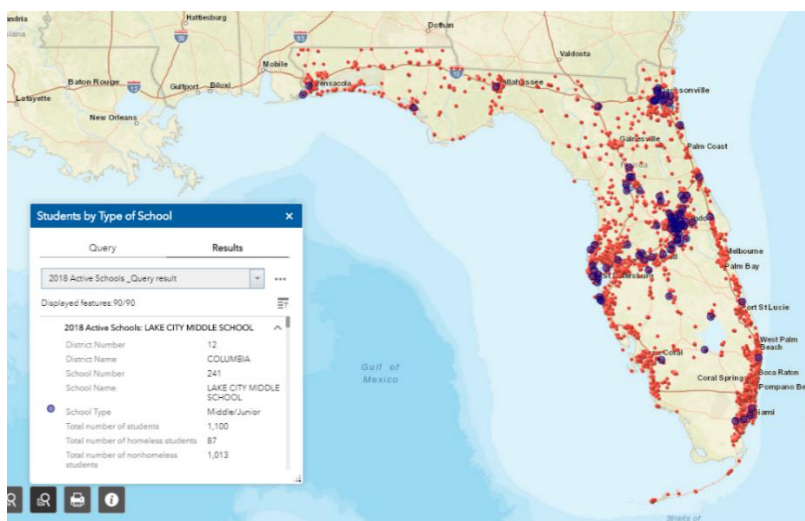

Use the search query to narrow down results by number of homeless students and type of school.

The screenshot shows the search interface for 'Students by Type of School'. The query criteria are:

- Total number of homeless students is between 50 and 150
- School Type is Middle/Junior

Spatial filters: Only return features within current map extent. An 'Apply' button is visible at the bottom.

A custom search will create a list of results and highlight the points in blue on the map.